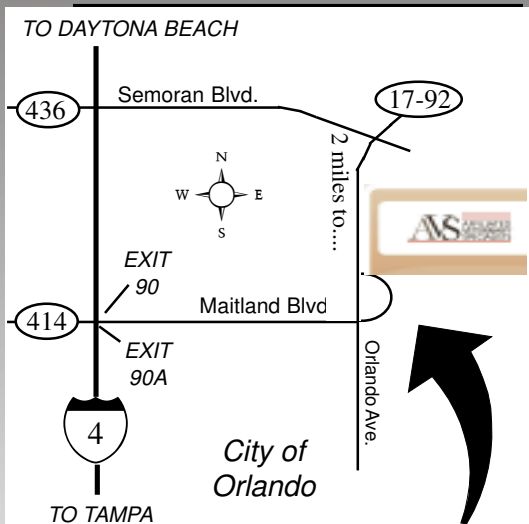

Directions

From the East (Daytona)

West on Interstate 4 to Exit 90. Turn left/east on Maitland Blvd., Proceed 2 miles. Stay in the right lane as Maitland merges on to North Highway 17-92. Stay in the right merge lane and turn right into Affiliated Veterinary Specialists at the end of the white fence.

From the West (Orlando)

East on Interstate 4 to exit 90A. Go right/east on Maitland Blvd. Proceed 2 miles. Stay in the right hand lane as Maitland merges onto North Highway 17-92. Stay in the right merge lane and turn right into Affiliated Veterinary Specialists at the end of the white fence.

From the Coast

West on State road 528 (Beeline). Go north on 417 (Beltway) West on 408 (East/West Expressway). East on Interstate 4 to exit 90A. Go right/east on Maitland Blvd. Stay in the right merge lane and turn right into Affiliated Veterinary Specialists at the end of the white fence.

From Ocala

Take I-75 south to Wildwood. Take Florida Turnpike to Orlando. Exit I-4 East. Take I-4 East to Exit 90A (Maitland Blvd) Exit right (east) on Maitland Blvd to dead end, approximately 2 miles (17-92) The right lane of Maitland Blvd merges on to North Highway 17-92. Stay in the right lane and turn right into Affiliated Veterinary Specialists at the end of the white fence.